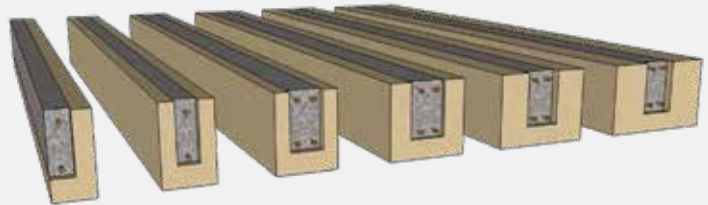

Lintels

IsoHemp lintels are prefabricated hemp concrete lintels strengthened by a reinforced concrete centre used for door and window openings in hemp block masonry construction. They are ideally suited for new build and interior and exterior renovations. They enable the elimination of thermal bridges and the achievement of an encompassing and continuous insulating envelope IsoHemp lintels are available in 9cm, 12cm, 15cm, 20cm and 30cm and in various lengths.

How to choose your lintel?

The lintel supports the masonry above the opening that's been created. According to the vault principle, the IsoHemp lintel only takes on the triangular load of the masonry ($P\Delta$).

Advantages

- Suppression of thermal bridges
- Identical and continuous support for the final render
- Saves time on-site
- Quick and easy implementation

Packaging

	Availabilities
Sale	By unit and on order
Availability period	15 working days
Storage	3 months/exterior
Storage life	2 years/covered